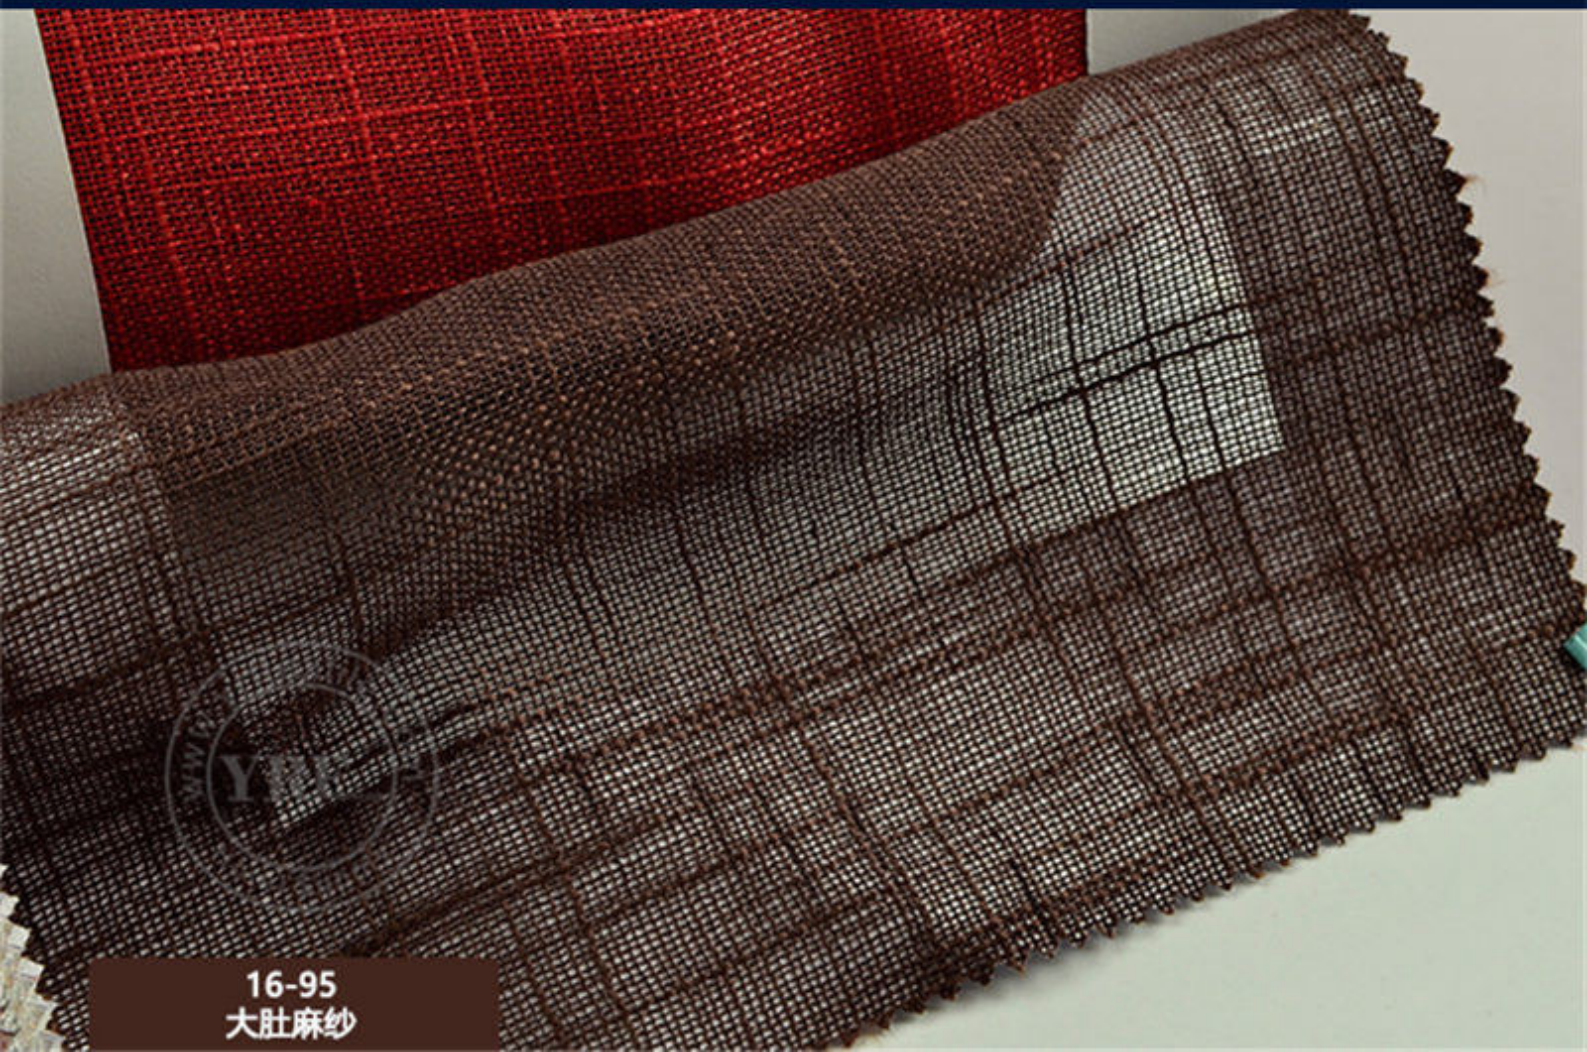

YRF

YRFTEXTILE.COM

More Choices

16-95
大肚麻纱